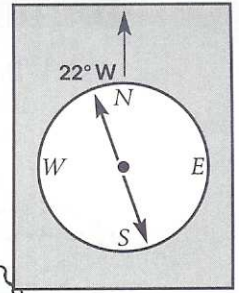

MAGNETIC DECLINATIONS IN THE UNITED STATES

Figure indicates correction of compass reading to find true north. For example, in Washington state when your compass reads 22°E, it is pointing due north.

MAXIMUM NUMBER OF CONDUCTORS FOR A GIVEN CONDUIT SIZE

Conduit size		1/2"	3/4"	1"	1 1/4"	1 1/2"	2"
Conductor size	#12	10	18	29	51	70	114
	#10	6	11	18	32	44	73
	#8	3	5	9	16	22	36
	#6	1	4	6	11	15	26
	#4	1	2	4	7	9	16
	#2	1	1	3	5	7	11
	#1		1	1	3	5	8
	#1/0		1	1	3	4	7
	#2/0		1	1	2	3	6
	#3/0		1	1	1	3	5
#4/0		1	1	1	2	4	