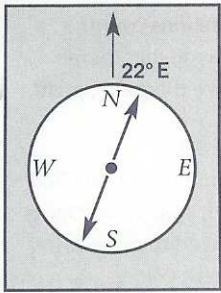

MAGNETIC DECLINATIONS IN THE UNITED STATES

Figure indicates correction of compass reading to find true north. For example, in Washington state when your compass reads 22°E, it is pointing due north.

MAXIMUM NUMBER OF CONDUCTORS FOR A GIVEN CONDUIT SIZE

Conduit size		1/2"	3/4"	1"	1 1/4"	1 1/2"	2"
Conductor size	#12	10	18	29	51	70	114
	#10	6	11	18	32	44	73
	#8	3	5	9	16	22	36
	#6	1	4	6	11	15	26
	#4	1	2	4	7	9	16
	#2	1	1	3	5	7	11
	#1		1	1	3	5	8
	#1/0		1	1	3	4	7
	#2/0		1	1	2	3	6
	#3/0		1	1	1	3	5
#4/0		1	1	1	2	4	