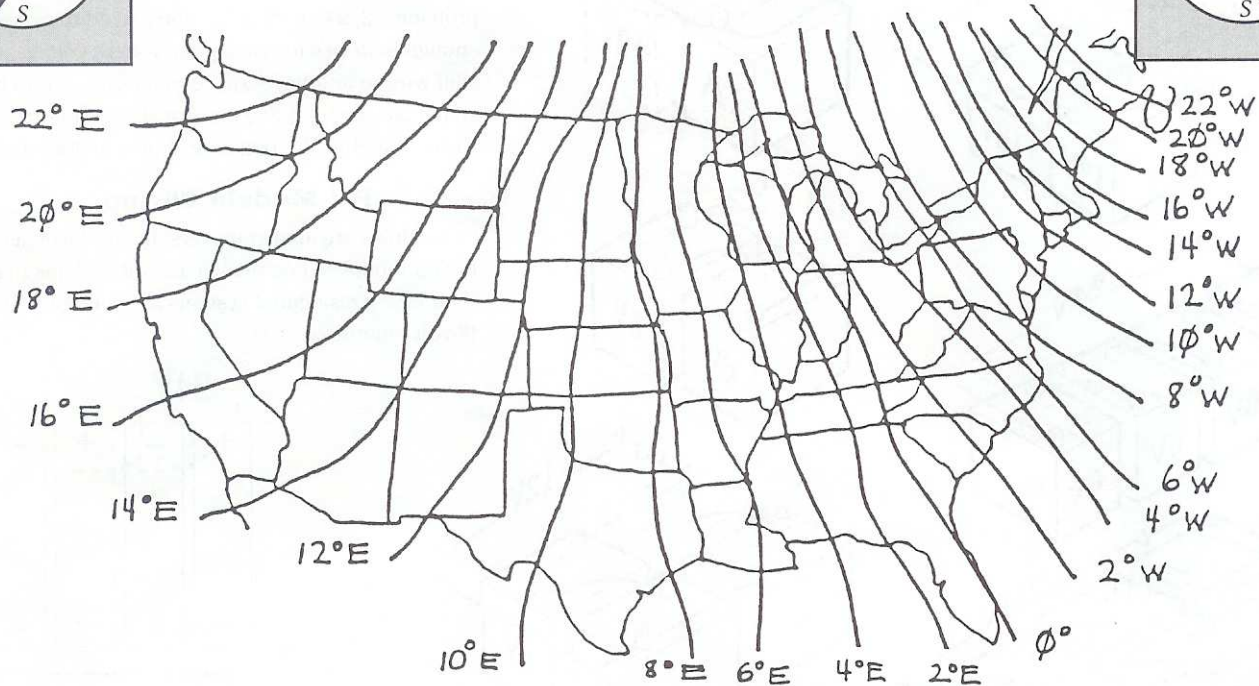

MAGNETIC DECLINATIONS IN THE UNITED STATES

Figure indicates correction of compass reading to find true north. For example, in Washington state when your compass reads 22°E, it is pointing due north.

MAXIMUM NUMBER OF CONDUCTORS FOR A GIVEN CONDUIT SIZE

Conduit size		1/2"	3/4"	1"	1 1/4"	1 1/2"	2"
Conductor size	#12	10	18	29	51	70	114
	#10	6	11	18	32	44	73
	#8	3	5	9	16	22	36
	#6	1	4	6	11	15	26
	#4	1	2	4	7	9	16
	#2	1	1	3	5	7	11
	#1		1	1	3	5	8
	#1/0		1	1	3	4	7
	#2/0		1	1	2	3	6
	#3/0		1	1	1	3	5
#4/0		1	1	1	2	4	